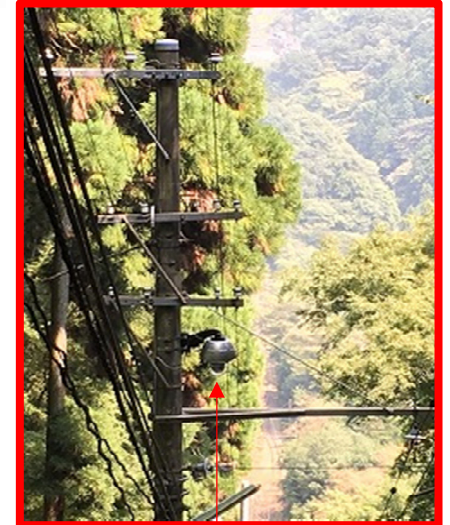

# Example: Lift Safety Surveillance System

**Max 1000m (PoE off) by one Coax Cable**

by ASC  
A-BK3  
Pole Mount Adapter

by ASC Ball Dome  
A-ODW7X-BD

Note :  
Supply 24VAC Power

Camera