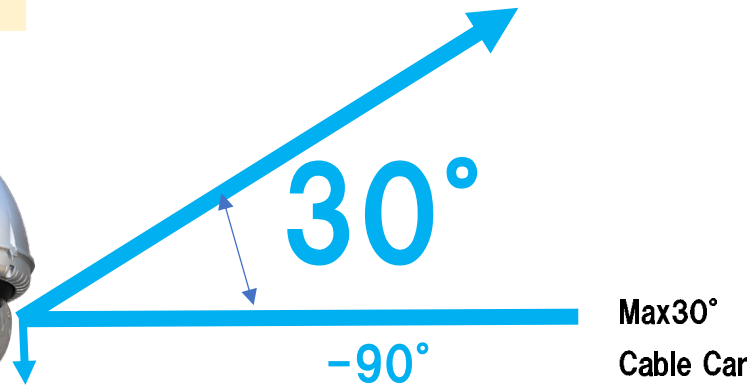

# Example: Lift Safety Surveillance System

**Max 1000m (PoE off) by one Coax Cable**

by ASC  
A-BK3  
Pole Mount Adapter

by ASC Ball Dome  
A-ODW7X-BD

Note :  
Supply 24VAC Power

Camera