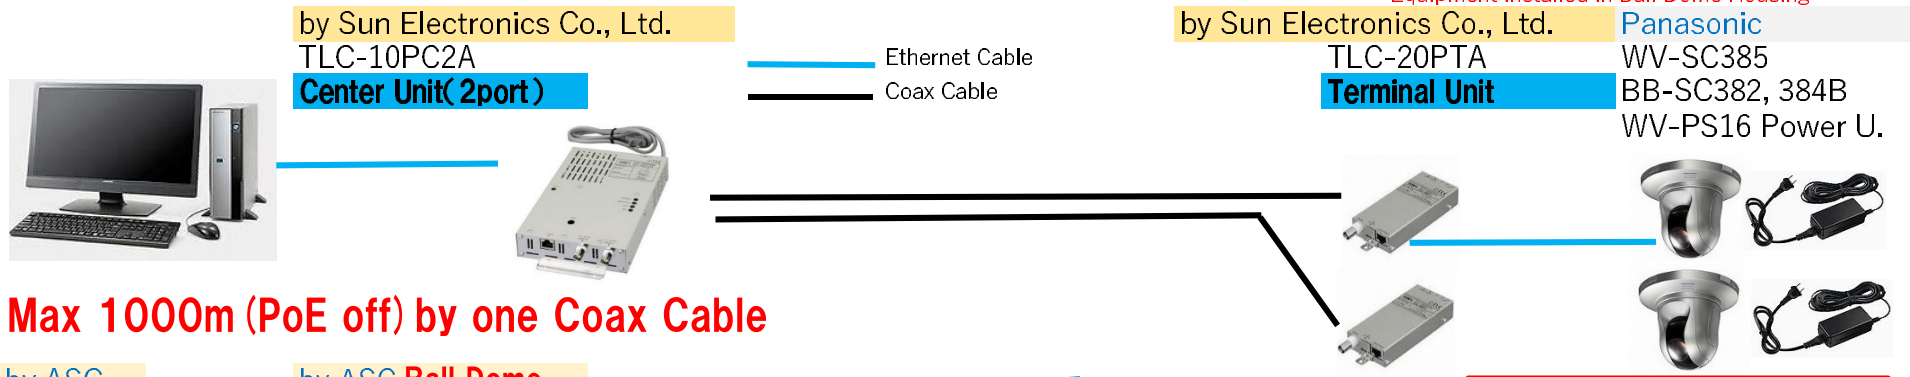

# Example: Lift Safety Surveillance System

**Max 1000m (PoE off) by one Coax Cable**

by ASC  
A-BK3  
Pole Mount Adapter

by ASC Ball Dome  
A-ODW7X-BD

Note :  
Supply 24VAC Power

Camera